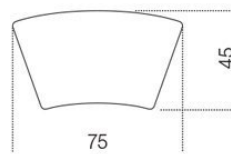

*Dimensioni / Sizes  
62 x 42 cm  
65 x 43 cm (Junior)  
75 x 45 cm (Senior)*

*Pelle Sottomano / Leather Sottomano*

*Bianco*

*White*

---