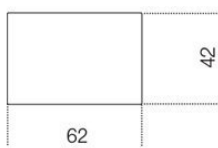

*Dimensioni / Sizes  
62 x 42 cm  
65 x 43 cm (Junior)  
75 x 45 cm (Senior)*

*Pelle Sottomano / Leather Sottomano*

*Bianco*

*White*

---