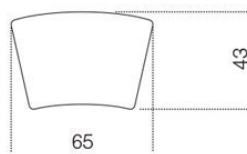

*Dimensioni / Sizes  
62 x 42 cm  
65 x 43 cm (Junior)  
75 x 45 cm (Senior)*

*Pelle Sottomano / Leather Sottomano*

*Bianco*

*White*

---