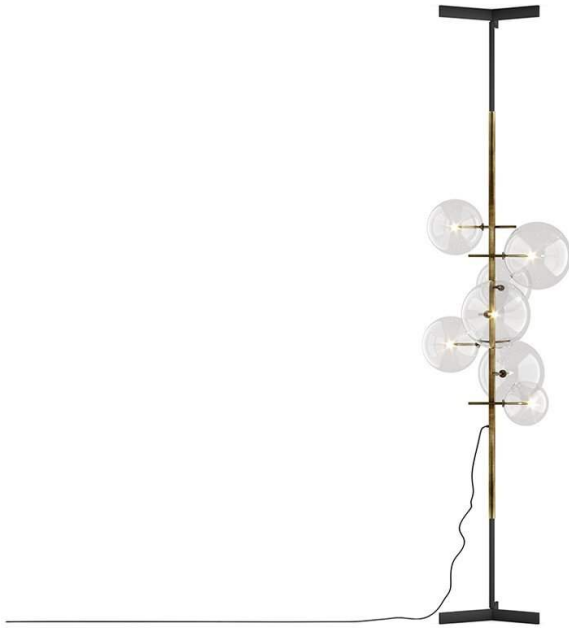

Gallotti&Radice

Bolle Verticale

2022

Telescopic floor to ceiling lamp with dimmable LED light with 7 transparent mouth-blown glass spheres. Hand burnished brass lighting structure. Telescopic part in dark burnished metal. Adjustable height from 260 to 320cm with ceiling fixing system.

Cm (L x W x H)	Inches (L x W x H)
65.5 x 69.5 x 320	26 x 27½ x 126

Finishings

Glass

Transparent

Metal

Hand burnished
brass