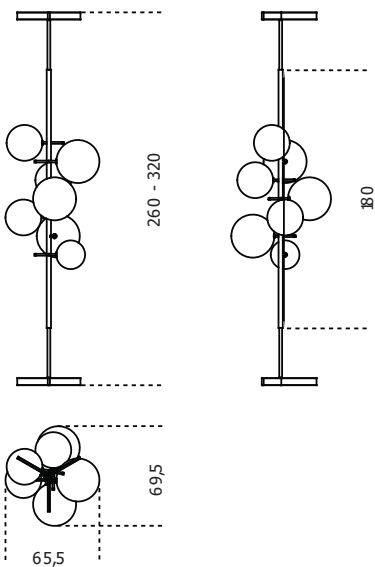

Gallotti&Radice

Bolle Verticale

2022

Telescopic floor to ceiling lamp with dimmable LED light with 7 transparent mouth-blown glass spheres. Hand burnished brass lighting structure. Telescopic part in dark burnished metal. Adjustable height from 260 to 320cm with ceiling fixing system.

Cm (L x W x H)	Inches (L x W x H)
65.5 x 69.5 x 320	26 x 27½ x 126

Finishings

Glass

Transparent

Metal

Hand burnished
brass