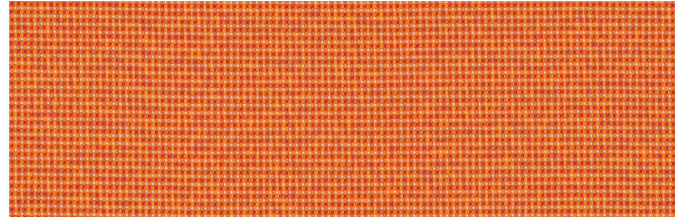

LIGHT

by JAB Anstoetz (Preisgleich Lopi . same price to Lopi; PG 101)

JA1000-040

JA1000-060

JA1000-061

JA1000-010

JA1000-051

JA1000-050

JA1000-080

JA1000-020

JA1000-070

JA1000-091