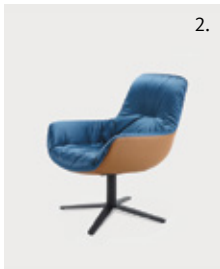

## LEYA COCKTAIL LOUNGE CHAIR

The average height of Leya Cocktail Lounge Chair makes the perfect complement to the Leya Lounge Couch.

Here, the Cocktail Lounge Chair is particularly delicate and in its size moving in between the regular Leya Chair and the Leya Lounge Chair - perfect for a Cocktail in communicative round. The Leya Cocktail Lounge Chair is available with wire frame and a rotatable x-base.

## LEYA COCKTAIL LOUNGE CHAIR

SEITE / PAGE 1 | 1

- 1. Drahtgestell . *wire frame*
- 2. Fußkreuzgestell . *x-Base frame*

--

Höhe . *Height*: 88 cm

Breite . *Width*: 60 cm

Tiefe . *Depth*: 76 cm

Sitzhöhe . *Seat height*: 44 cm