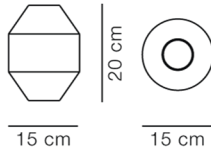

MODEL

8208 - H: 20 cm

MATERIALS

Mouthblown vase made from crystalline lead-free glass with a scissor-cut rim.

To obtain a thick rounded rim, the rim is finished by hand using metal scissors.

COUNTRY OF ORIGIN

PL

ESSENTIAL ASSORTMENT

MATERIAL

Glass

DIMENSIONS

Weight: 0,9 kg

PACKAGING INFORMATION

L: 31 cm, W: 31 cm, H: 29 cm,
1,2 kg