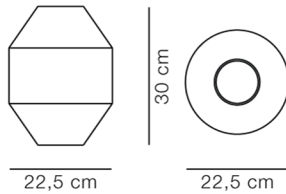

MODEL

8209 - H: 30 cm

MATERIALS

Mundblæst vase i krystallinsk blyfri glas med rundskåret kant.

For at opnå en tyk afrundet kant, bliver denne klippet i hånden med en metalsaks.

COUNTRY OF ORIGIN

PL

ESSENTIAL ASSORTMENT

MATERIAL

Glass

DIMENSIONS

Weight: 2,1 kg

PACKAGING INFORMATION

L: 31 cm, W: 31 cm, H: 39 cm,
2,6 kg

CARE & MAINTENANCE

Our Care & Maintenance offers guidance for best maintenance of our furniture. It includes advice and instructions on cleaning and caring for specific materials to ensure a long life of your furniture. Find your product on our product site and navigate to the Product Care menu: