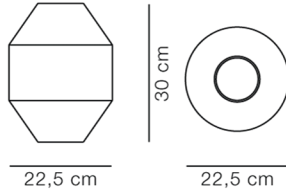

PT

ESSENTIAL ASSORTMENT

MATERIAL

Black-oxide brass

DIMENSIONS

Weight: 5 kg

PACKAGING INFORMATION

L: 31 cm, W: 31 cm, H: 39 cm,