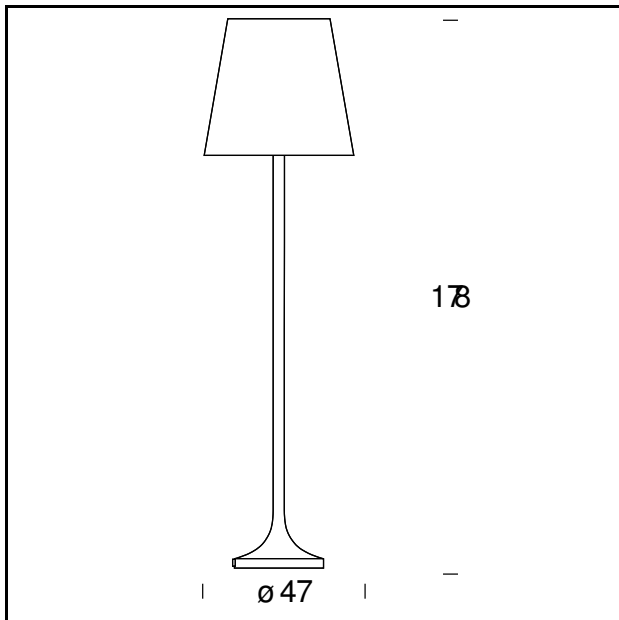

LUMEN

Historical Archive, 1954

The most classic of floor lamps, fitted with a diffuser in frosted white opaline blown glass and a base and stem in a single piece.

TECHNICAL SHEET

Floor lamp with double dimmer. Metal frame in white finish. Diffuser in frosted white opaline blown glass. Black cable, dimmer and plug.

MODEL NAME: Lumen

CODE: 2482

DIMENSIONS: ø 47 × 178 cm

MATERIALS: Glass, metal

BULB: 4×60W (HA) or 4×20W (FL) + 1×100W (HA) Eco Saver E27

DIMMER: Dimmer

CERTIFICATIONS AND SYMBOLS:

Subject to technical modifications and modifications to content