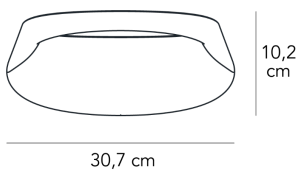

BONNET

Odo Fioravanti, 2014

With its elegant sinuous shape, Bonnet is the new LED lamp that reworks the concept of indirect lighting. The top part conceals a small yet very powerful LED source whose ray of light is mainly directly upwards onto the wall and ceiling. The designer also wanted to play with the parasite light that is normally lost, recuperating it with a lens and directing it downwards. In this way, Bonnet not only lights itself up but also produces a downwards glow.

Wall lamp with indirect light dimmable. Frame made of painted die-cast aluminium. Integrated led source, degrees kelvin 2700.

MADE IN
IT

DIMMER
Dimmable

CERTIFICATIONS
CE **EAC** **IP20** 

COLOR

MATERIAL DESCRIPTION
metal