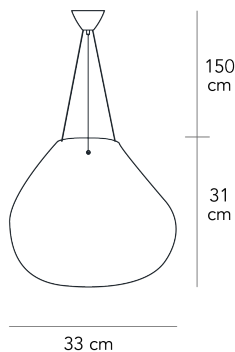

MADE IN

IT

ALIMENTATION CABLE

Blue

DIMMER

Dimmable

CERTIFICATIONS

CE **IP20**

COLOR

MATERIAL DESCRIPTION

glass

COLOR DESCRIPTION SKU

transparent

GROUP TENSION

Bulb

ENERGY CLASS

A++ >> E

RECOMMENDED SOURCE

LED 1x14W E27 (2700K, 1521Lm) or HA 1x77W E27 (2800K, 1320Lm)

SKU

F354085100TRNE