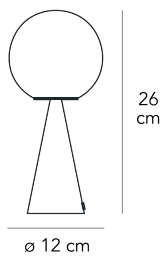

MADE IN

IT

MATERIAL DESCRIPTION

vetro, metallo

ALIMENTATION CABLE

Trasparente

COLOR DESCRIPTION SKU

bianco

DIMMER

Non dimmerabile

GROUP TENSION

Lampadina

CERTIFICATIONS

CE **IP20** *Classe II*

ENERGY CLASS

A++ >> E