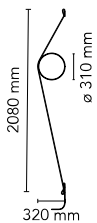

Wirering White

by Formafantasma , 2018

Indirect light wall lighting device with body in calendered, extruded aluminium with galvanised or varnished finish. The special tangent cable, in coloured rubber, provides the power. The cable is fixed to the wall with ABS joints in the same finish as the ring. Dimming via switch pedal on the cable. Power supply on adapter with interchangeable plugs. Useful cable length is 2.5 metres.

Mounting	Wall
Environment	Indoor
Weight	(ring 0,235kg + cable 0,710kg) = 0,945 Kg
Light sources available	x 180 LED 16W 2700K 1300lm CRI90 [i] DIMMER
Emergency	Without
Switching	no
Power	16W
Battery	No
Supply included	Yes

Cord Length	2,5m mm
Materials	Aluminum

Colors	<ul style="list-style-type: none"> <input type="radio"/> F9512009 - White cable/White ring <input type="radio"/> F9512044 - White cable/Gold ring <input type="radio"/> F9512020 - White cable/Grey ring <input type="radio"/> F9512034 - White cable/Pink ring <input type="radio"/> F9512030 - White cable/Black ring
--------	--