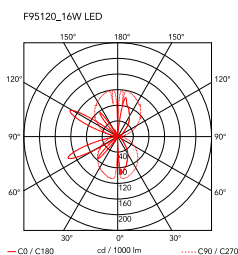

Wirering White

by Formafantasma , 2018

Indirect light wall lighting device with body in calendered, extruded aluminium with galvanised or varnished finish. The special tangent cable, in coloured rubber, provides the power. The cable is fixed to the wall with ABS joints in the same finish as the ring. Dimming via switch pedal on the cable. Power supply on adapter with interchangeable plugs. Useful cable length is 2.5 metres.

Mounting	Wall
Environment	Indoor
Weight	(ring 0,235kg + cable 0,710kg) = 0,945 Kg
Light sources available	x 180 LED 16W 2700K 1300lm CRI90 [i] DIMMER
Emergency	Without
Switching	no
Power	16W
Battery	No
Supply included	Yes

Cord Length	2,5m mm
Materials	Aluminum

Colors	<ul style="list-style-type: none"> <input type="radio"/> F9512009 - White cable/White ring <input type="radio"/> F9512044 - White cable/Gold ring <input type="radio"/> F9512020 - White cable/Grey ring <input type="radio"/> F9512034 - White cable/Pink ring <input type="radio"/> F9512030 - White cable/Black ring
--------	--