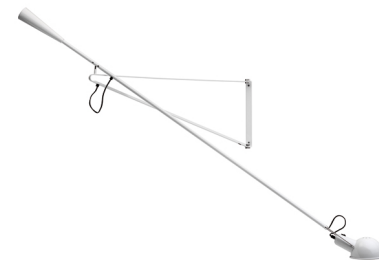

FLOS

265

Mounting	Wall
Lamps description	1 x MAX 75W E27 IAA/W
Environment	Indoor
Finish	White, Grey, Black
Technical description	Wall lamp providing direct light. Painted steel adjustable arm and reflector. Chrome-plated brass reflector support. Cast iron tapered counterweight. Painted steel wall fixture.

ELECTRICAL

Emergency	Without
Voltage (V)	220/240

PHYSICAL

Supply	Power cord
Cord length(mm)	2030
Construction material	Steel
Weight (kg)	6

265

designed by Paolo Rizzatto

Wall lamp providing direct light

● A0300009	White
● A0300020	Grey
● A0300030	Black

DIMENSIONS

CERTIFICATIONS

265 . Lamps

IAA-W 75W E27

Lamp Watt:
75 W

Lamp category:
Incandescent

Socket:
E27

Lamp type:
IAA/W

265

designed by Paolo Rizzatto

Wall lamp providing direct light

- A0300009 White
- A0300020 Grey
- A0300030 Black

DIMENSIONS

CERTIFICATIONS