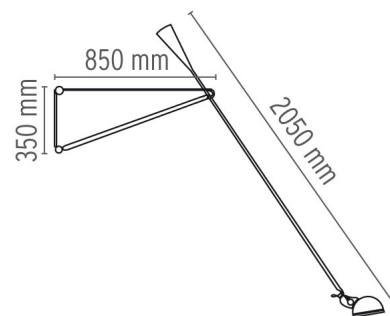

FLOS

265

Mounting	Wall
Lamps description	1 x MAX 75W E27 IAA/W
Environment	Indoor
Finish	White, Grey, Black
Technical description	Wall lamp providing direct light. Painted steel adjustable arm and reflector. Chrome-plated brass reflector support. Cast iron tapered counterweight. Painted steel wall fixture.

ELECTRICAL

Emergency	Without
Voltage (V)	220/240

PHYSICAL

Supply	Power cord
Cord length(mm)	2030
Construction material	Steel
Weight (kg)	6

265

designed by Paolo Rizzatto

Wall lamp providing direct light

● A0300009	White
● A0300020	Grey
● A0300030	Black

DIMENSIONS

CERTIFICATIONS

265 . Lamps

IAA-W 75W E27

Lamp Watt:
75 W

Lamp category:
Incandescent

Socket:
E27

Lamp type:
IAA/W

265

designed by Paolo Rizzatto

Wall lamp providing direct light

- A0300009 White
- A0300020 Grey
- A0300030 Black

DIMENSIONS

CERTIFICATIONS