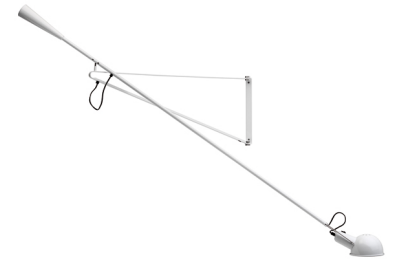

FLOS

265

Mounting	Wall
Lamps description	1 x MAX 75W E27 IAA/W
Environment	Indoor
Finish	White, Grey, Black
Technical description	Wall lamp providing direct light. Painted steel adjustable arm and reflector. Chrome-plated brass reflector support. Cast iron tapered counterweight. Painted steel wall fixture.

ELECTRICAL

Emergency	Without
Voltage (V)	220/240

PHYSICAL

Supply	Power cord
Cord length(mm)	2030
Construction material	Steel
Weight (kg)	6

265

designed by Paolo Rizzatto

Wall lamp providing direct light

● A0300009	White
● A0300020	Grey
● A0300030	Black

DIMENSIONS

CERTIFICATIONS

265 . Lamps

IAA-W 75W E27

Lamp Watt:
75 W

Lamp category:
Incandescent

Socket:
E27

Lamp type:
IAA/W

265

designed by Paolo Rizzatto

Wall lamp providing direct light

- A0300009 White
- A0300020 Grey
- A0300030 Black

DIMENSIONS

CERTIFICATIONS