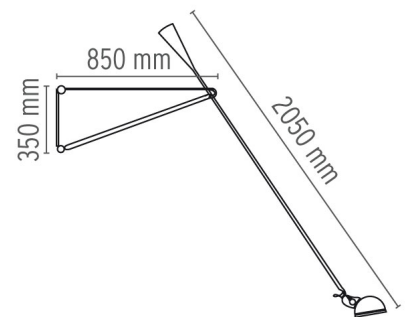

FLOS

265

Mounting	Wall
Lamps description	1 x MAX 75W E27 IAA/W
Environment	Indoor
Finish	White, Grey, Black
Technical description	Wall lamp providing direct light. Painted steel adjustable arm and reflector. Chrome-plated brass reflector support. Cast iron tapered counterweight. Painted steel wall fixture.

ELECTRICAL

Emergency	Without
Voltage (V)	220/240

PHYSICAL

Supply	Power cord
Cord length(mm)	2030
Construction material	Steel
Weight (kg)	6

265

designed by Paolo Rizzatto

Wall lamp providing direct light

● A0300009	White
● A0300020	Grey
● A0300030	Black

DIMENSIONS

CERTIFICATIONS

265 . Lamps

IAA-W 75W E27

Lamp Watt:
75 W

Lamp category:
Incandescent

Socket:
E27

Lamp type:
IAA/W

265

designed by Paolo Rizzatto

Wall lamp providing direct light

- A0300009 White
- A0300020 Grey
- A0300030 Black

DIMENSIONS

CERTIFICATIONS