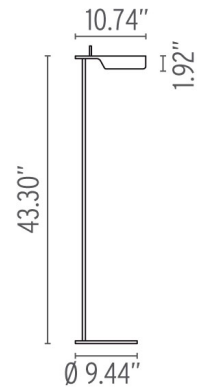

TAB F - Specification Sheet

by E. Barber and J. Osgerby, 2012

Mounting	Free standing
Lamp (Bulb) Description	14 x LED 3000K 425lm CRI 80 - 5W
Environment	Indoor
Finish	Black, White
Technical and Product Description	Floor lamp providing direct lighting with adjustable head. Body in painted pressofused aluminium. Multi-led diffuser in specially designed PMMA to avoid the "multi-shadow" effect and dazzle. Head rotation $\pm 45^\circ$

Electrical

Emergency Switching	Without
Voltage (V)	ON-OFF switch on power cord 120

Physical

Supply	N/S
Cord length (inches)	78.7
Construction material	Die-cast Aluminum, PMMA
Weight	4.4 lbs

- F6561030 Black
- F6561009 White

Dimensions

Certifications

Lamping (Bulbs)
LED 3000K 425lm CRI 80 - 5W