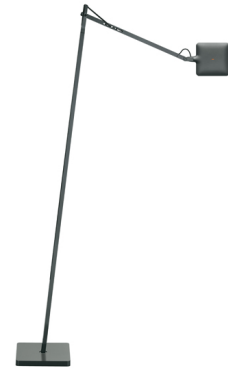

**KELVIN LED F - Specification Sheet**  
 by Antonio Citterio with Toan Nguyen, 2012

Mounting	Free standing
Lamp (Bulb) Description	TOP LED 2700K 275lm total CRI95 - 8W
Environment	Indoor
Finish	Anthracite, Glossy black, Glossy white
Technical and Product Description	...

**Electrical**

Emergency	Without
Switching	0-100% dimmer fitted on polarized power cord
Voltage (V)	12

**Physical**

Supply	N/S
Cord length (inches)	
Construction material	Aluminum

- F3305033 Anthracite
- F3305030 Glossy black
- F3305009 Glossy white

**Dimensions**

**Certifications**

**Lamping (Bulbs)**  
 TOP LED 2700K 275lm total CRI95 - 8W