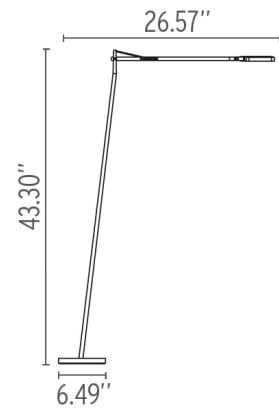

**KELVIN LED F - Specification Sheet**  
 by Antonio Citterio with Toan Nguyen, 2012

Mounting	Free standing
Lamp (Bulb) Description	TOP LED 2700K 275lm total CRI95 - 8W
Environment	Indoor
Finish	Anthracite, Glossy black, Glossy white
Technical and Product Description	...

**Electrical**

Emergency	Without
Switching	0-100% dimmer fitted on polarized power cord
Voltage (V)	12

**Physical**

Supply	N/S
Cord length (inches)	
Construction material	Aluminum

- F3305033 Anthracite
- F3305030 Glossy black
- F3305009 Glossy white

**Dimensions**

**Certifications**

**Lamping (Bulbs)**  
 TOP LED 2700K 275lm total CRI95 - 8W