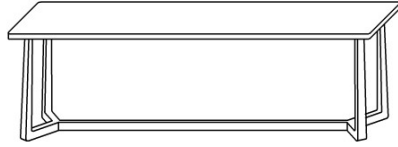

SMALL TABLES / STOOLS

JIFF

DESIGN FLEXFORM, 2003

FRAME AND TOP IN SOLID CANALETTO WALNUT, EXTRA CANALETTO WALNUT, ASHWOOD NATURAL, STAINED TEAK, STAINED WENGE', STAINED EBONY, STAINED WALNUT OR STAINED CHERRY. SMALL TABLE 1Z70, 1Z71, 1Z72. ALSO AVAILABLE GLOSSY LACQUERED WHITE (cod 100), BLACK (cod 900) RED (cod 410).

180 cm · 70 27/32"

45 cm · 17 11/16"

180 cm · 70 27/32"

57 cm · 22 7/16"

180 cm · 70 27/32"

45 cm · 17 11/16"

57 cm · 22 7/16"

45 cm · 17 11/16"

57 cm · 22 7/16"

45 cm · 17 11/16"

200 cm · 78 23/32"

57 cm · 22 7/16"

200 cm · 78 23/32"

45 cm · 17 11/16"

26 cm · 10 ⁷/₃₂"

40 cm · 15 ³/₄"