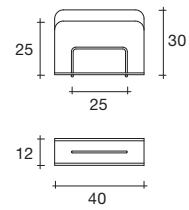

# vogue

DESIGN  
ROBERTO PAOLI

Portariviste in vetro trasparente curvato da 10 mm con appoggi in acciaio cromato.

*10 mm curved transparent glass magazine rack with steel stand.*

dimensioni L, P, H  
*dimensions L, W, H*  
(cm)

COD./CODE

L

P/W

H

peso netto  
*net weight*  
(kg)

peso lordo  
*gross weight*  
(kg)

volume imballo  
*package volume*  
(m<sup>3</sup>)

Portariviste.  
*Magazine rack.*