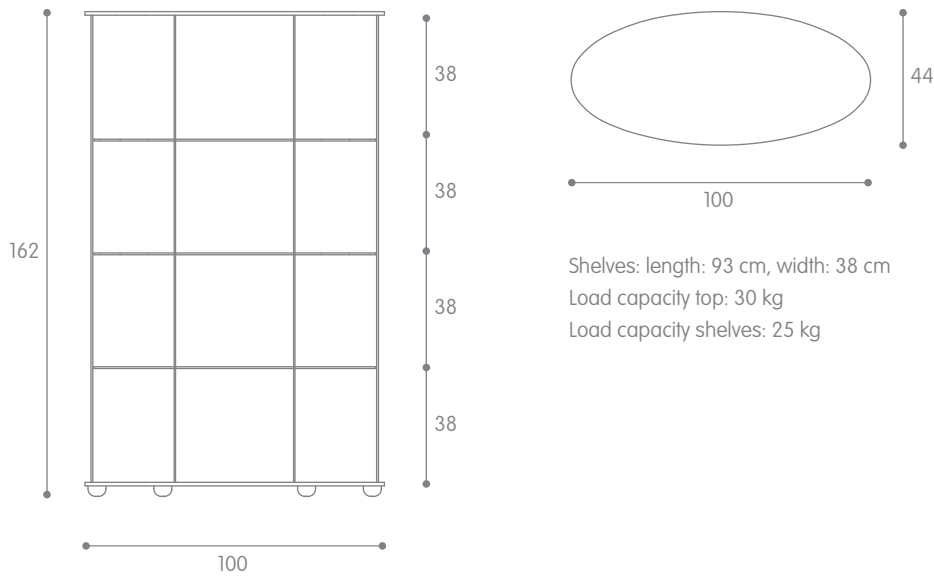

# palladio uno fix

Design: Vittorio Livi

length	width	height	code	registered model
				Wired showcase in 6 mm-thick curved glass with three 8 mm-thick glass shelves, 15 mm-thick glass top, door with lock. The lights can also be placed under the top.
100	44	162	2150/C	Wooden base cherrywood veneered. Matt green lacquered hardware and profiles.
100	44	162	2150/M	Wooden base matt black lacquered. Matt black lacquered hardware and profiles.
100	44	162	2150/A	Base in 12 mm-thick enamelled glass, fused at high temperature. Aluminium stained profiles (G03).
100	44	162	2150/W	Wooden base wenge veneered, aluminium stained profiles (G03).
100	44	162	2150/R	Wooden base oak veneered, aluminium stained profiles (G03).
			2491	Lighting kit: 2 halogen lights 20W 12V, 1 transformer 100W 12V, max 4 lights.

All dimensions in cm

length	width	height	code	registered model
				Wired showcase in 6 mm-thick curved glass with three 8 mm-thick adjustable glass shelves. Accessories for one additional shelf. 15 mm-thick glass top, door with lock. Hardware and profiles nickel-plated. The lights can also be placed under the top.
100	44	162	2155/C	Wooden base cherrywood veneered.
100	44	162	2155/M	Wooden base matt black lacquered.
100	44	162	2155/W	Wooden base wenge veneered.
100	44	162	2155/R	Wooden base oak veneered.
			2591	Lighting kit: 2 halogen lights 20W 12V, 1 transformer 100W 12V, max 4 lights.
90	36		2599	Additional shelf.

All dimensions in cm