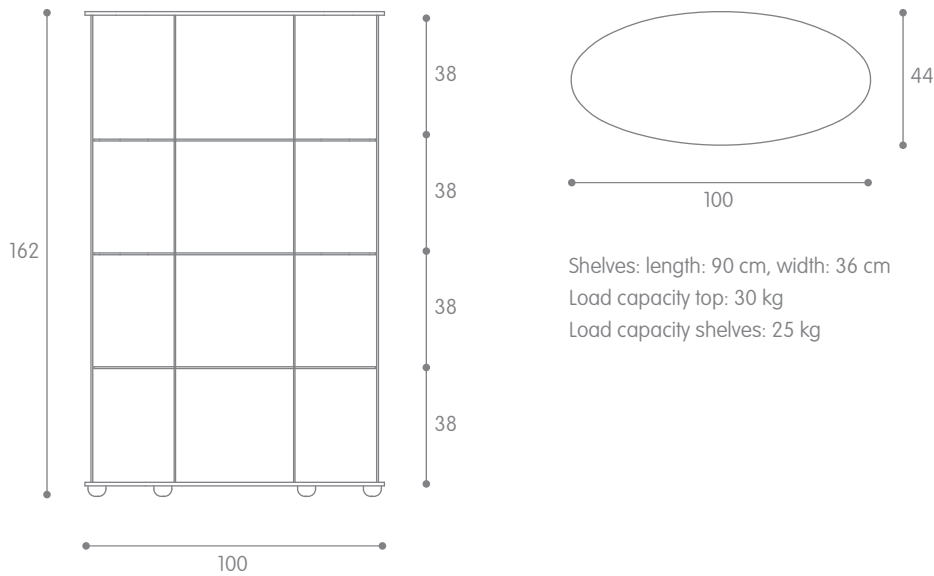

# palladio uno fix

Design: Vittorio Livi

length	width	height	code	registered model
				Wired showcase in 6 mm-thick curved glass with three 8 mm-thick glass shelves, 15 mm-thick glass top, door with lock. The lights can also be placed under the top.
100	44	162	2150/C	Wooden base cherrywood veneered. Matt green lacquered hardware and profiles.
100	44	162	2150/M	Wooden base matt black lacquered. Matt black lacquered hardware and profiles.
100	44	162	2150/A	Base in 12 mm-thick enamelled glass, fused at high temperature. Aluminium stained profiles (G03).
100	44	162	2150/W	Wooden base wenge veneered, aluminium stained profiles (G03).
100	44	162	2150/R	Wooden base oak veneered, aluminium stained profiles (G03).
			2491	Lighting kit: 2 halogen lights 20W 12V, 1 transformer 100W 12V, max 4 lights.

All dimensions in cm

length	width	height	code	registered model
				Wired showcase in 6 mm-thick curved glass with three 8 mm-thick adjustable glass shelves. Accessories for one additional shelf. 15 mm-thick glass top, door with lock. Hardware and profiles nickel-plated. The lights can also be placed under the top.
100	44	162	2155/C	Wooden base cherrywood veneered.
100	44	162	2155/M	Wooden base matt black lacquered.
100	44	162	2155/W	Wooden base wenge veneered.
100	44	162	2155/R	Wooden base oak veneered.
			2591	Lighting kit: 2 halogen lights 20W 12V, 1 transformer 100W 12V, max 4 lights.
90	36		2599	Additional shelf.

All dimensions in cm