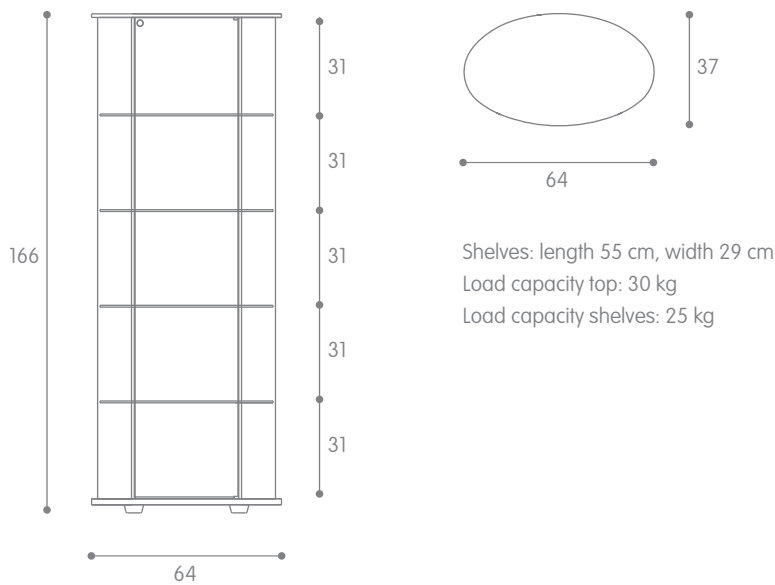

palladio fix

Design: Vittorio Livi

| length | width | height | code   | registered model   |
|--------|-------|--------|--------|--|
|        |       |        |        | Wired showcase in 6 mm-thick curved glass, with four 6 mm-thick glass shelves, 15 mm-thick glass top, door with lock. The lights can also be placed under the top. |
| 64     | 37    | 166    | 2140/C | Wooden base cherrywood veneered. Matt green lacquered hardware and profiles.   |
| 64     | 37    | 166    | 2140/M | Wooden base matt black lacquered. Matt black lacquered hardware and profiles.  |
| 64     | 37    | 166    | 2140/A | Base in 12 mm-thick enamelled glass, fused at high temperature. Aluminium stained profiles (G03).  |
| 64     | 37    | 166    | 2140/W | Wooden base wenge veneered, aluminium stained profiles (G03).  |
| 64     | 37    | 166    | 2140/R | Wooden base oak veneered, aluminium stained profiles (G03).  |
|        |       |        | 2490   | Lighting kit: 2 halogen lights 20W 12V, 1 transformer 100W 12V, max 4 lights.  |

All dimensions in cm

| length | width | height | code   | registered model   |
|--------|-------|--------|--------|--|
|        |       |        |        | Wired showcase in 6 mm-thick curved glass with four 6 mm-thick adjustable glass shelves.<br>Accessories for one additional shelf. 15 mm-thick glass top, door with lock. Hardware and profiles nickel-plated. The lights can also be placed under the top. |
| 64     | 37    | 166    | 2145/C | Wooden base cherrywood veneered.   |
| 64     | 37    | 166    | 2145/M | Wooden base matt black lacquered.  |
| 64     | 37    | 166    | 2145/W | Wooden base matt black lacquered.  |
| 64     | 37    | 166    | 2145/R | Wooden base oak veneered.  |
|        |       |        | 2590   | Lighting kit: 2 halogen lights 20W 12V, 1 transformer 100W 12V, max 4 lights.  |
| 55     | 29    |        | 2598   | Additional shelf.  |

All dimensions in cm