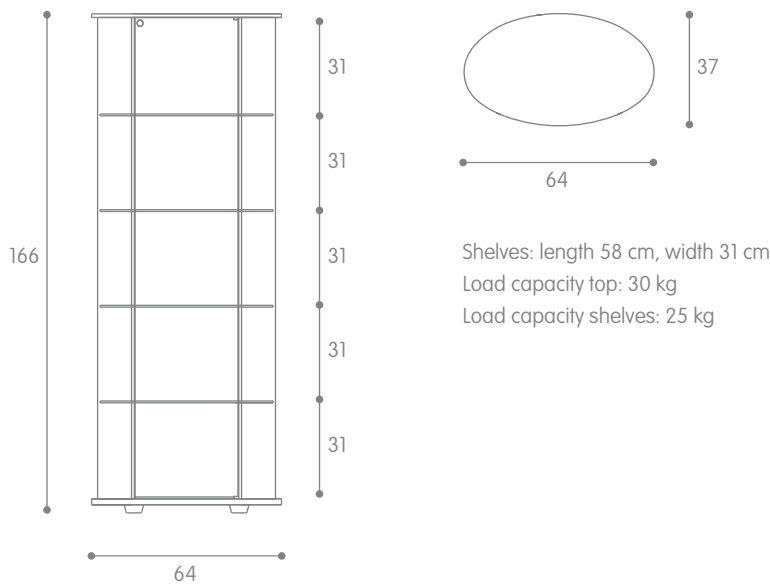

palladio fix

Design: Vittorio Livi

| length | width | height | code   | registered model   |
|--------|-------|--------|--------|--|
|        |       |        |        | Wired showcase in 6 mm-thick curved glass, with four 6 mm-thick glass shelves, 15 mm-thick glass top, door with lock. The lights can also be placed under the top. |
| 64     | 37    | 166    | 2140/C | Wooden base cherrywood veneered. Matt green lacquered hardware and profiles.   |
| 64     | 37    | 166    | 2140/M | Wooden base matt black lacquered. Matt black lacquered hardware and profiles.  |
| 64     | 37    | 166    | 2140/A | Base in 12 mm-thick enamelled glass, fused at high temperature. Aluminium stained profiles (G03).  |
| 64     | 37    | 166    | 2140/W | Wooden base wenge veneered, aluminium stained profiles (G03).  |
| 64     | 37    | 166    | 2140/R | Wooden base oak veneered, aluminium stained profiles (G03).  |
|        |       |        | 2490   | Lighting kit: 2 halogen lights 20W 12V, 1 transformer 100W 12V, max 4 lights.  |

All dimensions in cm

| length | width | height | code   | registered model   |
|--------|-------|--------|--------|--|
|        |       |        |        | Wired showcase in 6 mm-thick curved glass with four 6 mm-thick adjustable glass shelves.<br>Accessories for one additional shelf. 15 mm-thick glass top, door with lock. Hardware and profiles nickel-plated. The lights can also be placed under the top. |
| 64     | 37    | 166    | 2145/C | Wooden base cherrywood veneered.   |
| 64     | 37    | 166    | 2145/M | Wooden base matt black lacquered.  |
| 64     | 37    | 166    | 2145/W | Wooden base matt black lacquered.  |
| 64     | 37    | 166    | 2145/R | Wooden base oak veneered.  |
|        |       |        | 2590   | Lighting kit: 2 halogen lights 20W 12V, 1 transformer 100W 12V, max 4 lights.  |
| 55     | 29    |        | 2598   | Additional shelf.  |

All dimensions in cm