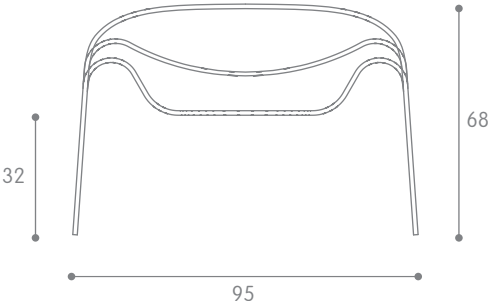

ghost

Design: Cini Boeri

Load capacity: 150 kg

length	width	height	code	registered model
95	75	68	02	Monolithic chair in 12 mm-thick curved glass.

All dimensions in cm