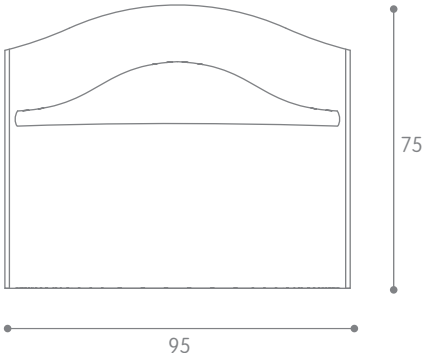

ghost

Design: Cini Boeri

Load capacity: 150 kg

length	width	height	code	registered model
95	75	68	02	Monolithic chair in 12 mm-thick curved glass.

All dimensions in cm