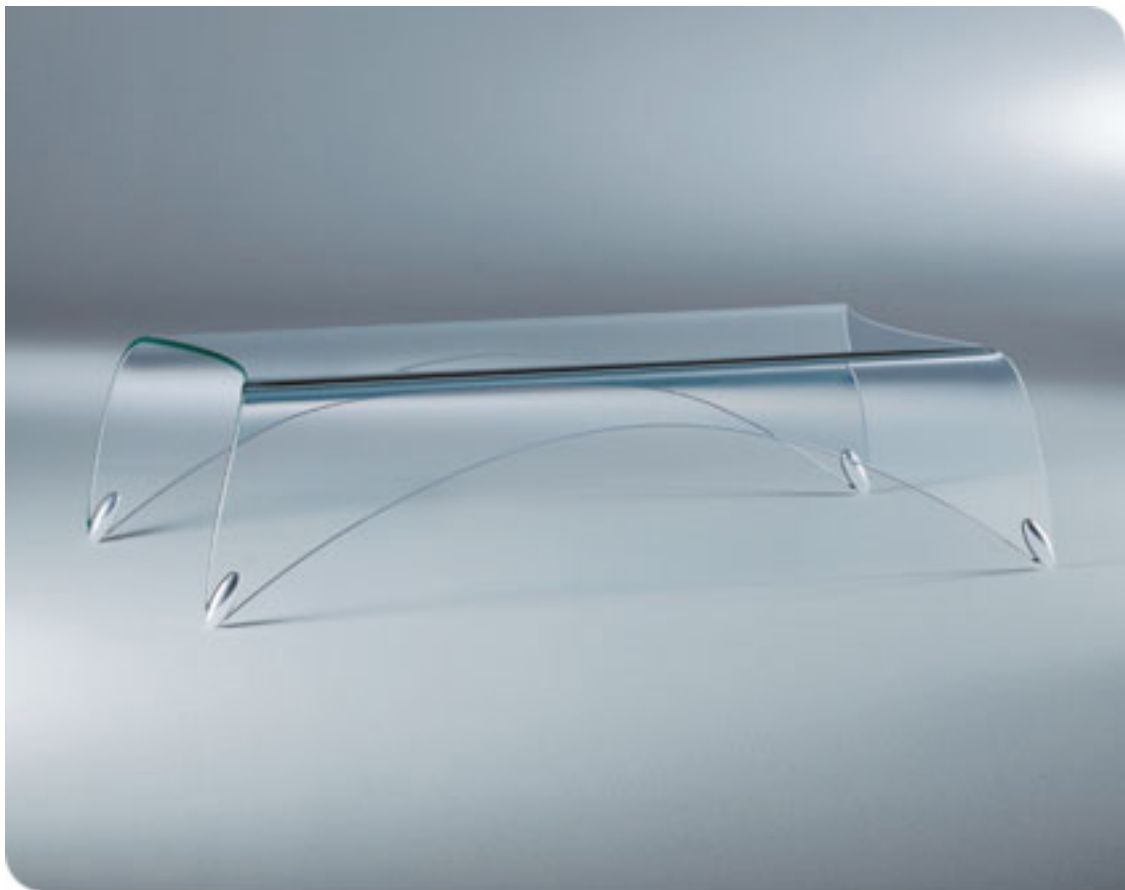

genio

Design: Massimo Iosa Ghini

Load capacity code 038: 100 kg
 Load capacity codes 037, 039: 150 kg

length	width	height	code	registered model
110	62	38	038	Coffee table in 10 mm-thick curved glass with aluminium feet.
140	72	36	037	Coffee table in 12 mm-thick curved glass with aluminium feet.
120	92	38	039	

All dimensions in cm