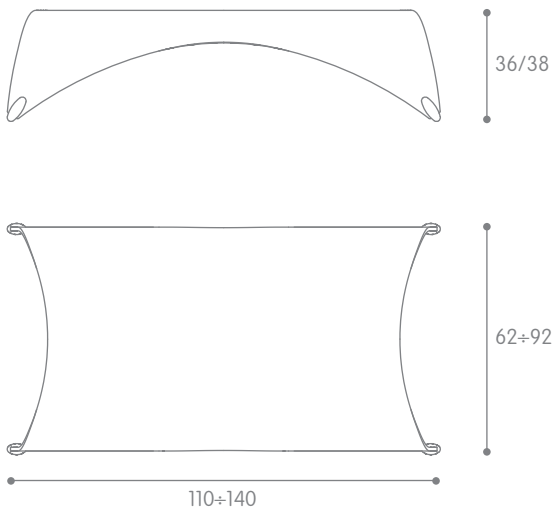

genio

Design: Massimo Iosa Ghini

Load capacity code 038: 100 kg
 Load capacity codes 037, 039: 150 kg

length	width	height	code	registered model
110	62	38	038	Coffee table in 10 mm-thick curved glass with aluminium feet.
140	72	36	037	Coffee table in 12 mm-thick curved glass with aluminium feet.
120	92	38	039	

All dimensions in cm