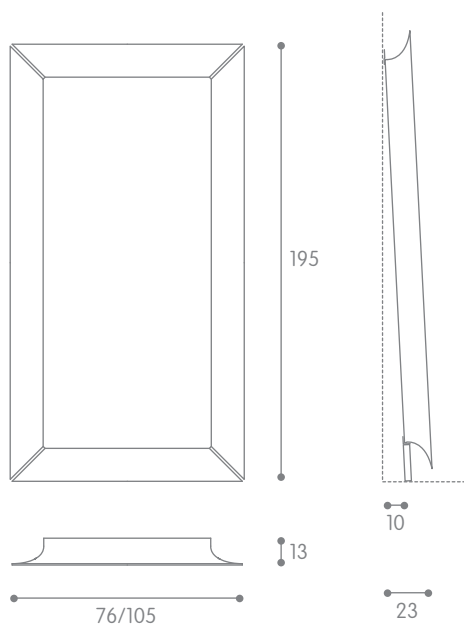

All dimensions in cm

length	width	height	code	registered model
105	13	195	408 S/F	Neutral engraved version with flower holder.
105	13	195	408 S/A	Neutral engraved version and coat-hangers.
105	13	195	408 S/E	Neutral engraved version and 10 mm-thick glass shelves. Dimensions L 64 cm x w 20 cm. Load capacity on each shelf: 20 kg
105	13	155	612	Neutral version.
105	13	155	632	Neutral engraved version.

All dimensions in cm

caadre

---

Design: Philippe Starck

length	width	height	code	registered model
				Free-standing mirror in 6 mm-thick curved silver-backed glass, made of 4 separate elements which are also available with engravings. Metal grey-stained frame (G02).
105	13	195	400	Neutral version.
105	13	195	400/L	Neutral version and lamp "Romeo Babe" by FLOS 12V 20W.
105	13	195	400/C	Neutral version and candle holder.
105	13	195	400/F	Neutral version and flower holder.
105	13	195	400/A	Neutral version and coat-hangers.
105	13	195	400/E	Neutral version and 10 mm-thick glass shelves. Dimensions L 64 cm x w 20 cm. Load capacity on each shelf: 20 kg
76	13	195	500	Neutral version.
76	13	195	508	Engraved version.
105	13	195	408	Neutral engraved version.
105	13	195	408/L	Neutral engraved version and lamp "Romeo Babe" by FLOS 12V 20W.
105	13	195	408/C	Neutral engraved version and candle holder.

All dimensions in cm

length	width	height	code	registered model
105	13	195	408/F	Neutral engraved version with flower holder.
105	13	195	408/A	Neutral engraved version and coat-hangers.
105	13	195	408/E	Neutral engraved version and 10 mm-thick glass shelves. Dimensions L 64 cm x w 20 cm. Load capacity on each shelf: 20 kg

All dimensions in cm