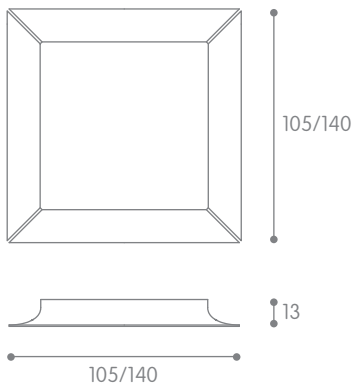

length	width	height	code	registered model
				Square hanging mirror in 6 mm-thick curved glass, made of 4 separate elements which are also available with engravings. Metal grey-stained frame (G02).
105	13	105	610	Neutral version.
105	13	105	630	Neutral engraved version.
140	13	140	300	Neutral version.
140	13	140	308	Neutral engraved version.

All dimensions in cm