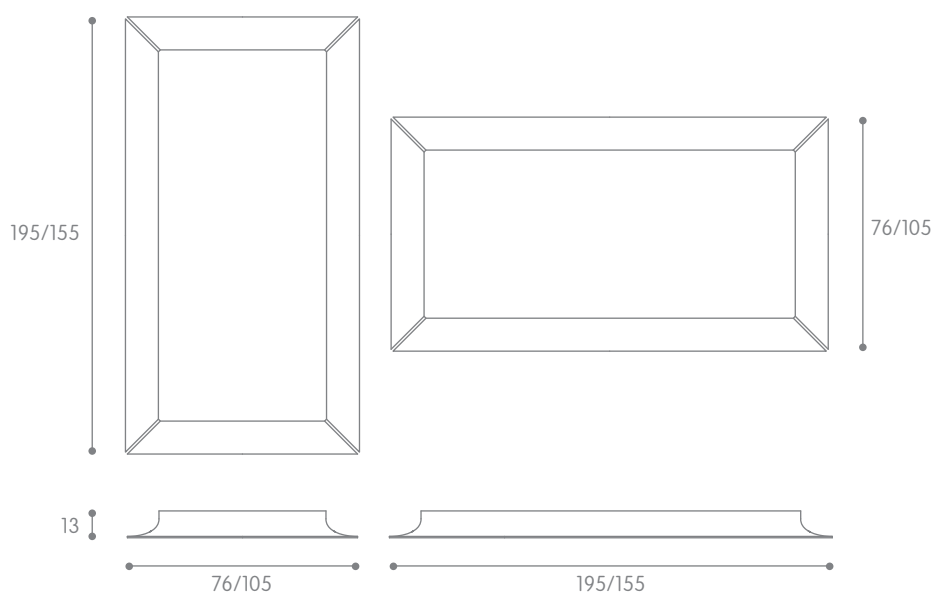

All dimensions in cm

---

Design: Philippe Starck

length	width	height	code	registered model
				Rectangular hanging mirror in 6 mm-thick curved silver-backed glass, made of 4 separate elements which are also available with engravings. Metal grey-stained frame (G02). To be hanged both horizontally and vertically.
105	13	195	400/S	Neutral version.
105	13	195	400 S/L	Neutral version and lamp "Romeo Babe" by FLOS 12V 20W
105	13	195	400 S/C	Neutral version and candle holder.
105	13	195	400 S/F	Neutral version and flower holder.
105	13	195	400 S/A	Neutral version and coat-hangers.
105	13	195	400 S/E	Neutral version and 10 mm-thick glass shelves. Dimensions L 64 cm x w 20 cm. Load capacity on each shelf: 20 kg
76	13	195	500/S	Neutral version.
76	13	195	508/S	Engraved version.
105	13	195	408/S	Natural engraved version.
105	13	195	408 S/L	Neutral engraved version and lamp "Romeo Babe" by FLOS 12V 20W.
105	13	195	408 S/C	Neutral engraved version and candle holder.

All dimensions in cm

caadre

---

Design: Philippe Starck

length	width	height	code	registered model
				Free-standing mirror in 6 mm-thick curved silver-backed glass, made of 4 separate elements which are also available with engravings. Metal grey-stained frame (G02).
105	13	195	400	Neutral version.
105	13	195	400/L	Neutral version and lamp "Romeo Babe" by FLOS 12V 20W.
105	13	195	400/C	Neutral version and candle holder.
105	13	195	400/F	Neutral version and flower holder.
105	13	195	400/A	Neutral version and coat-hangers.
105	13	195	400/E	Neutral version and 10 mm-thick glass shelves. Dimensions L 64 cm x w 20 cm. Load capacity on each shelf: 20 kg
76	13	195	500	Neutral version.
76	13	195	508	Engraved version.
105	13	195	408	Neutral engraved version.
105	13	195	408/L	Neutral engraved version and lamp "Romeo Babe" by FLOS 12V 20W.
105	13	195	408/C	Neutral engraved version and candle holder.