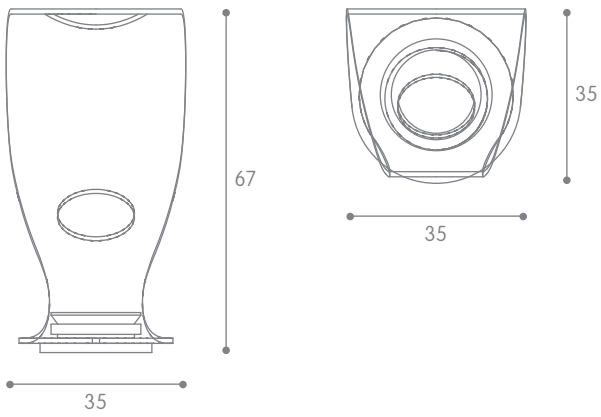

cobra

Design: Elio Vigna

cobra

technical notes

| length | width | height | code | registered model |
|--------|-------|--------|------|---|
| 35 | 35 | 67 | 016 | Umbrella stand in 10 mm-thick curved glass with black metal base. |

All dimensions in cm