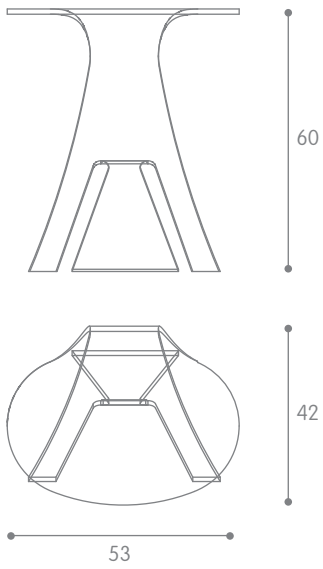

grillo

Design: Vittorio Livi

Load capacity: 30 kg

length	width	height	code	registered model
53	42	60	1800	Side table in 12 mm-thick curved glass.

All dimensions in cm