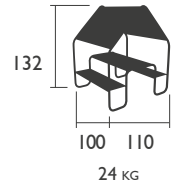

PICNIC

DESIGNED BY CYRIL FUCHS & MARTIN LÜCK

CHILDREN'S HUT

3221 - CHILDREN'S HUT

Galvanised steel tube frame
 Steel sheet table top and bench
 Roof made from 100% acrylic outdoor fabric with anti-UV protection
 Toy standards: EN 71-3, EN 71-8
 Furniture standard: NF D60-300
 Recommended for children aged 2+
 Available colours