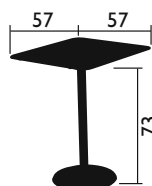

7551
Knockdown table
57 x 57 cm - 2 persons
*Tisch demontierbar
57 x 57 cm - 2 Personen*

TECHNICAL CHARACTERISTICS

Steel sheet table top. Steel central column.
Cross welded under the table top.
Pedestal (cast iron 13kg) and central column painted Liquorice.
High Protection Treatment for outdoor use.
Anti-UV powder coating.
1-year guarantee

DIMENSIONS (cm) / MAßE (cm)

Height: 110 cm.
Also available with height 90 cm on special request.
*Höhe :
110 cm Standard,
90 cm Spezialproduktion*

22 kg

19 kg

20 kg