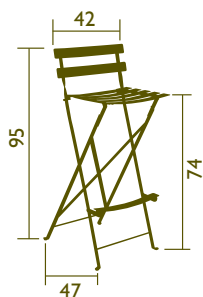

3 Jahre Garantie

DIMENSIONS (cm) / MABE (cm)

RANGE / KOLLEKTION

BISTRO METAL

5113
Folding high stool
Barhocker klappbar

TECHNICAL CHARACTERISTICS

Steel frame.
High stool: galvanised steel curved slats.
Plastic part for slower and safer folding.
One piece crossbar. Foot protectors.
High Protection Treatment for outdoor use.
Anti-UV powder coating.

1-year guarantee

Contract use: Very High Protection Treatment recommended.

DIMENSIONS (cm) / MAßE (cm)

7 kg 500

10 kg 800

0250
Folding high table
2 persons
*Bartisch klappbar
2 Personen*

TECHNISCHE MERKMALE