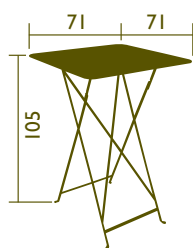

RANGE / KOLLEKTION

BISTRO METAL

TECHNICAL CHARACTERISTICS

Steel frame.
High stool: galvanised steel curved slats.
Plastic part for slower and safer folding.
One piece crossbar. Foot protectors.
High Protection Treatment for outdoor use.
Anti-UV powder coating.

1-year guarantee

Contract use: Very High Protection Treatment recommended.

DIMENSIONS (cm) / MAßE (cm)

7 kg 500

10 kg 800

TECHNISCHE MERKMALE

Gestell aus Stahl.
Barhocker : gebogene Latten aus Stahl.
Kunststoffclip zum sicheren und langsamen Auf- und Zusammenklappen.
Querstrebe aus einem Stück. Schutzgleiter.
Hochschutzbehandlung für eine Nutzung im Außenbereich.

UV-beständiger Pulverlack.

1 Jahr Garantie

Objektnutzung = Wir empfehlen die Extra Hochschutzbehandlung.