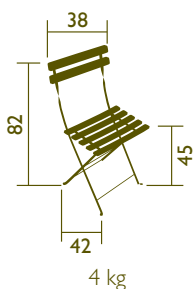

RANGE / KOLLEKTION

BISTRO METAL

0101
Folding chair
Klappstuhl

1601
Folding chaise longue
Liegestuhl, verstellbar

TECHNICAL CHARACTERISTICS

FOLDING CHAIR

Steel frame.
Galvanised steel curved slats.
Foot protectors.
High Protection Treatment for outdoor use.
Anti-UV powder coating.