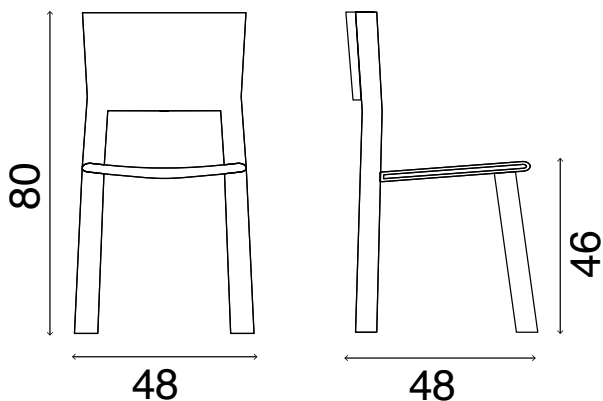

■ SITTING FINISHES

external:

full grain hide leather fasem n. 18 natural

internal:

full grain hide leather fasem n. 18 natural

■ BASE FINISHES

DIMENSIONI CM | DIMENSIONS CM

 cm 65x62x85h
cbm 0,35