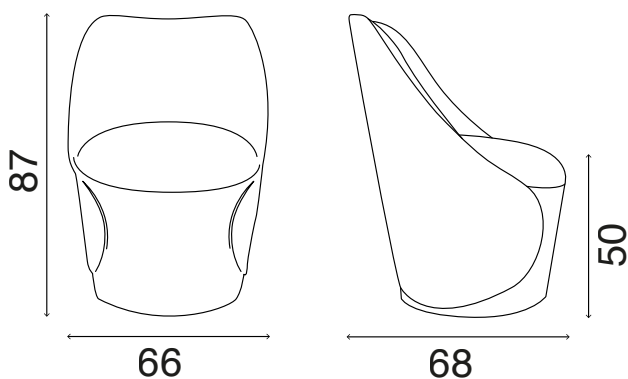

■ SITTING FINISHES

external:

full grain hide leather n. 04 dark brown

internal:

soft leather fasem n. 547 dust

■ BASE FINISHES

DIMENSIONI CM | DIMENSIONS CM

cm 73x65x100h
cbm 0,47