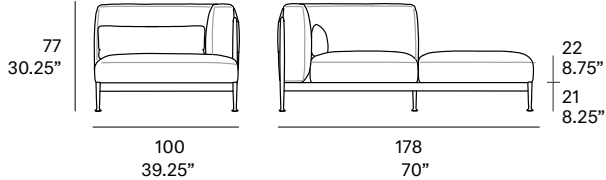

### Shipment details

|   |  |
|---|--|
| Qty   | 1 module (1 box)   |
| Volume                                      | 1,57 m <sup>3</sup> / 55.4 ft <sup>3</sup>                     |
| Gross weight                                | 54 kg / 119 lb   |
| Net weight (x1)                             | 41 kg / 90.4 lb  |
| Item dimensions<br>(width x depth x height) | 178 x 100 x 77 cm<br>70" x 39.25" x 30.25"                     |
| COM<br>(1, 40 - 1,50 m / 54"-59")           | upholstered: 5,10 m / 5.6 yd<br>loose cushions: 0,6 m / 0.7 yd |