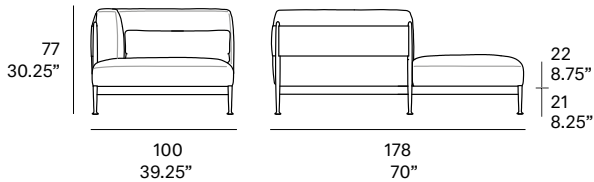

Shipment details

Qty	1 module (1 box)
Volume	1,57 m ³ / 55.4 ft ³
Gross weight	54 kg / 119 lb
Net weight (x1)	41 kg / 90.4 lb
Item dimensions (width x depth x height)	178 x 100 x 77 cm 70" x 39.25" x 30.25"
COM (1, 40 - 1,50 m / 54"-59")	upholstered: 5,10 m / 5.6 yd loose cushions: 0,6 m / 0.7 yd