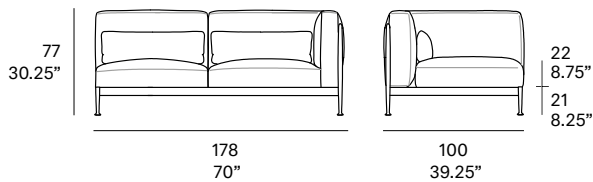

### Shipment details

Qty	1 module (1 box)
Volume	1,57 m <sup>3</sup> / 55.4 ft <sup>3</sup>
Gross weight	59 kg / 130.1 lb
Net weight (x1)	46 kg / 101.4 lb

Item dimensions  
(width x depth x height) 178 x 100 x 77 cm  
70" x 39.25" x 30.25"

COM upholstered: 6,5 m / 7.2 yd  
(1, 40 - 1,50 m / 54"-59") loose cushions: 1,2 m / 1.3 yd

outdoor

Frame / estructura

metallic finishes / metales

120 FT off white  
fine textured

124 FT linen  
fine textured