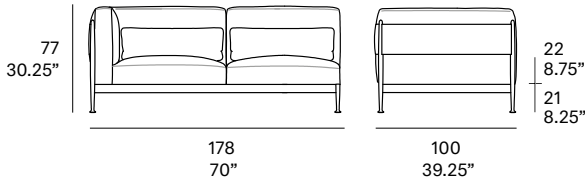

Shipment details

Qty	1 module (1 box)
Volume	1,57 m ³ / 55.4 ft ³
Gross weight	59 kg / 130.1 lb
Net weight (x1)	46 kg / 101.4 lb
Item dimensions (width x depth x height)	178 x 100 x 77 cm 70" x 39.25" x 30.25"
COM (1, 40 - 1,50 m / 54"-59")	upholstered: 6,5 m / 7.2 yd loose cushions: 1,2 m / 1.3 yd