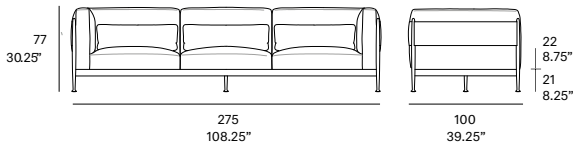

## Shipment details

Qty	1 module (1 box)
Volume	2,50 m <sup>3</sup> / 88.3 ft <sup>3</sup>
Gross weight	89 kg / 196.2 lb
Net weight (x1)	68 kg / 150 lb
Item dimensions (width x depth x height)	275 x 100 x 77 cm 108.25 x 39.25" x 30.25"
COM (1, 40 - 1,50 m / 54"-59")	upholstered: 11 m / 12 yd loose cushions: 1,8 m / 2 yd