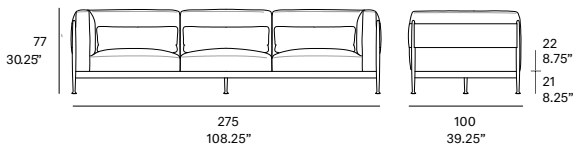

Shipment details

Qty	1 module (1 box)
Volume	2,50 m ³ / 88.3 ft ³
Gross weight	89 kg / 196.2 lb
Net weight (x1)	68 kg / 150 lb
Item dimensions (width x depth x height)	275 x 100 x 77 cm 108.25 x 39.25" x 30.25"
COM (1, 40 - 1,50 m / 54"-59")	upholstered: 11 m / 12 yd loose cushions: 1,8 m / 2 yd