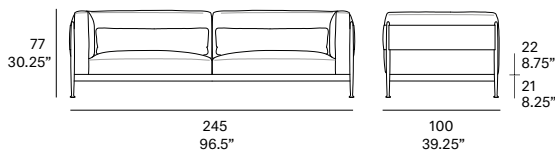

## Shipment details

Qty	1 module (1 box)
Volume	2,30 m3 / 81.2 ft3
Gross weight	82 kg / 180.8 lb
Net weight (x1)	64 kg / 141.1 lb
Item dimensions (width x depth x height)	245 x 100 x 77 cm 96.5" x 39.25" x 30.25"
COM (1, 40 - 1,50 m / 54"-59")	upholstered: 11 m / 12 yd loose cushions: 1,2 m / 1.3 yd