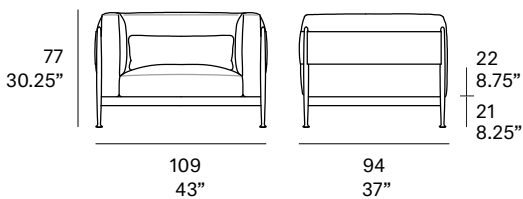

Shipment details

Qty	1 module (1 box)
Volume	1,00 m ³ / 35.3 ft ³
Gross weight	40 kg / 88.2 lb
Net weight (x1)	31 kg / 68.3 lb
Item dimensions (width x depth x height)	109 x 94 x 77 cm 43" x 37" x 30.25"
COM (1, 40 - 1,50 m / 54"-59")	upholstered: 5,10 m / 5.6 yd loose cushions: 0,4 m / 0.4 yd