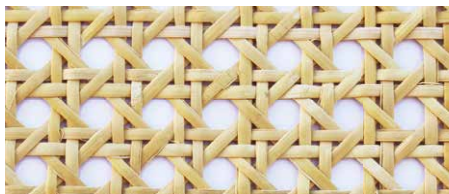

Dining armchair with structure in: peeled and tinted natural rattan 28 mm/1.1" diameter. Two cushion options, seat manufactured in natural tinted wicker ("octagonal wicker") and upholstered in natural leather, faux leather or pure virgin wool fabric. Protective caps with exchangeable inserts.

## Rattan

---

R01 naturale

R03 noce

R05 grigio

R07 mogano

R08 azzurro

R06 verde oliva

R14 japanese red

R16 navy blue

R15 turquoise

R02 bianco

R09 nero

## Rejilla / wicker

---

octagonal wicker