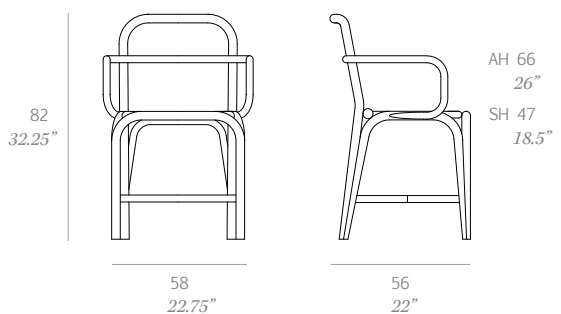

Dining armchair with structure in: peeled and tinted natural rattan 28 mm/1.1" diameter. Two cushion options, seat manufactured in natural tinted wicker ("octagonal wicker") and upholstered in natural leather, faux leather or pure virgin wool fabric. Protective caps with exchangeable inserts.

Medidas / Dimensions	58 x 56 x 82 cm 22.75" x 22" x 32.25"
Peso / Weight	10 kg / 22 lb
Volumen / Volume	0,28 m <sup>3</sup> / 9.9 ft <sup>3</sup>