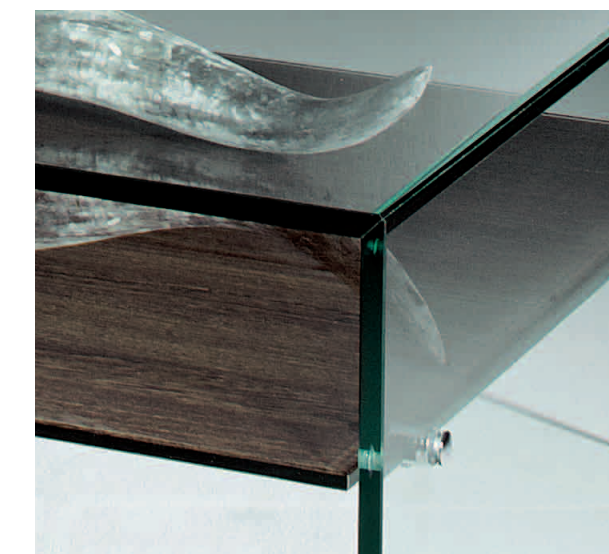

Arc 88 d | Zwischenboden Dekor Wenge
Arc 88 d | intermediate plate decor Wengé

DATEN | FACTS

- quadratisch | quadratic -

Arc 77	70 x 70 x 42 cm
Arc 88	80 x 80 x 42 cm
Arc 99	90 x 90 x 42 cm
Arc 11	100 x 100 x 42 cm

- rechteckig | rectangular -

Arc 16	110 x 60 x 42 cm
Arc 27	120 x 70 x 42 cm

Zwischenboden erhältlich in : intermediate plate available in :

klar	[k]	clear
satiniert	[s]	satined
color	[c]	color
samtcolor	[sc]	velvetcolor
dekor	[d]	decor

Maße [b x t x h] | Dimensions [w x d x h]

Auch in Ausführung OPTIWHITE lieferbar
Additionally available in version OPTIWHITE

SONDERMAßE SIND MÖGLICH
SPECIAL SIZES ARE POSSIBLE

FÜR DETAILS SIEHE PREISLISTE
FOR DETAILS CONSULT PRICELIST

A R C A D I A

Die Arcadia Linie – puristisches Design im Wechselspiel von klarem und mattiertem Glas. Der Korpus aus 15 mm starkem, klarem Floatglas trägt den auf zeitlosen Metallzylindern „schwebenden“, leicht zurückgesetzten Zwischenboden, der in 12 mm starkem, satiniertem Floatglas (siehe Seite 16), in farbig lackiert oder in Dekor veredelt ein echter Blickfang ist.

Arcadia line – puristic design with an interaction of clear and mattfinished glass. A corpus of 15 mm thick, clear floatglass carries a slightly set-back inserted shelf, floating on timeless metal cylinders - an eye-catcher made of 12 mm thick satined floatglass (see page 16), which can be coated with a color of your choice or a special decor.

Design : DREIECK DESIGN

DREIECK
SEIT 1984
DESIGN
MADE IN GERMANY

Detail