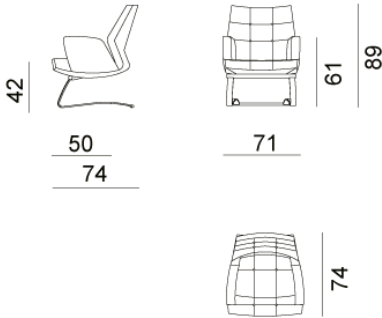

DS-258

Design: Design: de Sede Design-Team

DS-258

DS-258

Design: Design: de Sede Design-Team

258/11

258/01

Thanks to its comfortable seating height the DS-258 model provides a perfect setting for prolonged lounging. The tufted back and seat sections reflect a sense of tradition while at the same time expressing a sophisticated feel for luxury. The quality of the upholstery and base of this cantilevered chair - which is available in chrome-plated flat steel with either a high-gloss or pearlescent finish – evince an awareness of traditional values coupled with a fine sense of the luxurious. The lounge chair exudes the flair of a timeless classic and is perfect for both private settings and public areas.