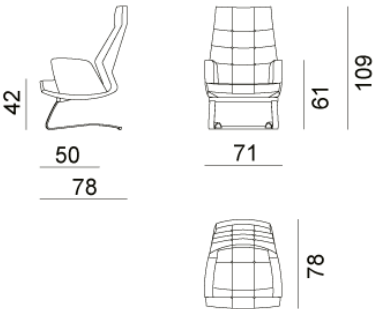

DS-258

Design: Design: de Sede Design-Team

DS-258

DS-258

Design: Design: de Sede Design-Team

258/11

258/01

Thanks to its comfortable seating height the DS-258 model provides a perfect setting for prolonged lounging. The tufted back and seat sections reflect a sense of tradition while at the same time expressing a sophisticated feel for luxury. The quality of the upholstery and base of this cantilevered chair - which is available in chrome-plated flat steel with either a high-gloss or pearlescent finish – evince an awareness of traditional values coupled with a fine sense of the luxurious. The lounge chair exudes the flair of a timeless classic and is perfect for both private settings and public areas.