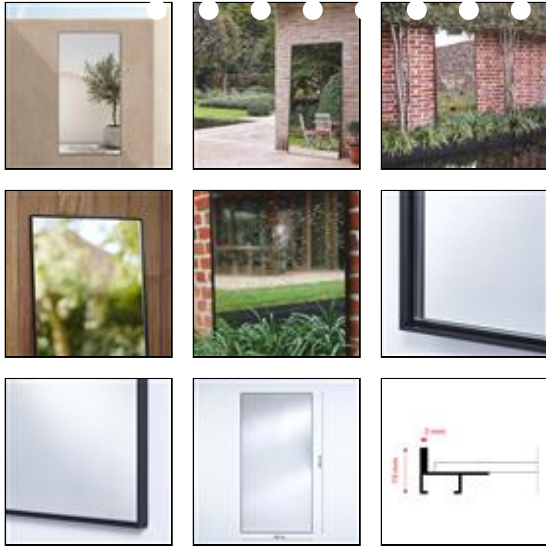

# LUCKA OUTDOOR BLACK XXL

Item No. 2900.551

LUCKA OUTDOOR BLACK XXL is the first design mirror specifically developed for OUTDOOR USE. Enlarge your garden or terrace, create a window to catch more light and discover beautiful hidden spaces. This innovative mirror is rain-, sun- and windproof thanks to its specially treated silver surface and

## DESCRIPTION

LUCKA OUTDOOR BLACK XXL is the first design mirror specifically developed for OUTDOOR USE. Enlarge your garden or terrace, create a window to catch more light and discover beautiful hidden spaces. This innovative mirror is rain-, sun- and windproof thanks to its specially treated silver surface and its extra secure outdoor suspension system. The mirror is very sleek and comes with a high-quality aluminium frame in a satin black finish. It is recessed slightly so that it is well protected but appears to float within the frame. The mirror can be hung in two directions and is also available in a gold version and different sizes. Additionally, it can be made to your exact size from one single piece onwards.

## SPECIFICATIONS

name	Lucka Outdoor Black XXL
reference	2900.551
designer	Deknudt mirrors
collection	Deknudt Mirrors
width cm	100
depth cm	2
height cm	200
net weight kg	24
suspension	2 directions
warranty	MADE IN EU – 7 years
min. # for bespoke	1
bathroom proof	Yes
assemble	No
material	mirrored glass and black metal frame