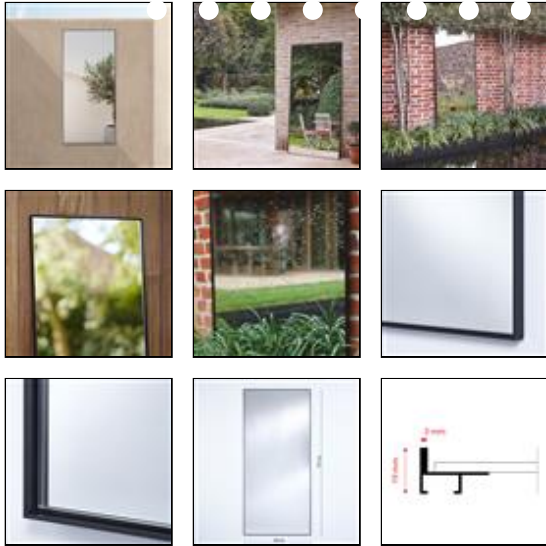

This website uses cookies to enhance your experience. [I agree](#) [More information](#)

LUCKA OUTDOOR BLACK XL

Item No. 2900.451

LUCKA OUTDOOR BLACK XL is the first design mirror specifically developed for OUTDOOR USE. Enlarge your garden or terrace, create a window to catch more light and discover beautiful hidden spaces. This innovative mirror is rain-, sun- and windproof thanks to its specially treated silver surface and

Discover why you need an outdoor mirror

Learn how to install your outdoor mirror

Download outdoor brochure

DESCRIPTION

LUCKA OUTDOOR BLACK XL is the first design mirror specifically developed for OUTDOOR USE. Enlarge your garden or terrace, create a window to catch more light and discover beautiful hidden spaces. This innovative mirror is rain-, sun- and windproof thanks to its specially treated silver surface and its extra secure outdoor suspension system. The mirror is very sleek and comes with a high-quality aluminium frame in a satin black finish. It is recessed slightly so that it is well protected but appears to float within the frame. The mirror can be hung in two directions and is also available in a gold version and different sizes. Additionally, it can be made to your exact size from one single piece onwards.

SPECIFICATIONS

name	Lucka Outdoor Black XL
reference	2900.451
designer	Deknudt mirrors
collection	Deknudt Mirrors
width cm	80
depth cm	2
height cm	175
net weight kg	16
suspension	2 directions
warranty	MADE IN EU – 7 years
min. # for bespoke	1
bathroom proof	Yes
assemble	No
material	mirrored glass and black metal frame