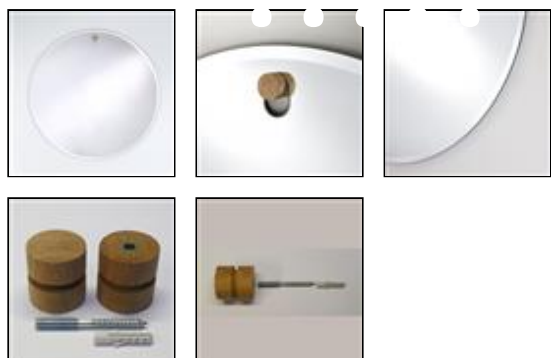

GLOBO MIRROR

Item No. 2796.302

GLOBO is a simple but very impressive, circular mirror with a diameter of 122.5 cm and an impressive 2 cm wide beveled edge. At the top of the mirror there is an oval-shaped opening through which the mirror may be hung on the specially-designed solid oak peg. A notch in the peg both holds the mirror

DESCRIPTION

GLOBO is a simple but very impressive, circular mirror with a diameter of 122.5 cm and an impressive 2 cm wide beveled edge. At the top of the mirror there is an oval-shaped opening through which the mirror may be hung on the specially-designed solid oak peg. A notch in the peg both holds the mirror a clear 2 cm away from the wall and ensures that it cannot slide off. GLOBO is clean & contemporary, beautiful in its simplicity and impressively-sized.

SPECIFICATIONS

name	Globo mirror
------	--------------

reference	2796.302
designer	Annemie Vanzielegem
style	Contemporary
collection	Decora
width cm	123
depth cm	0
height cm	123
net weight kg	18
suspension	1 direction
warranty	7 years
min. # for bespoke	25