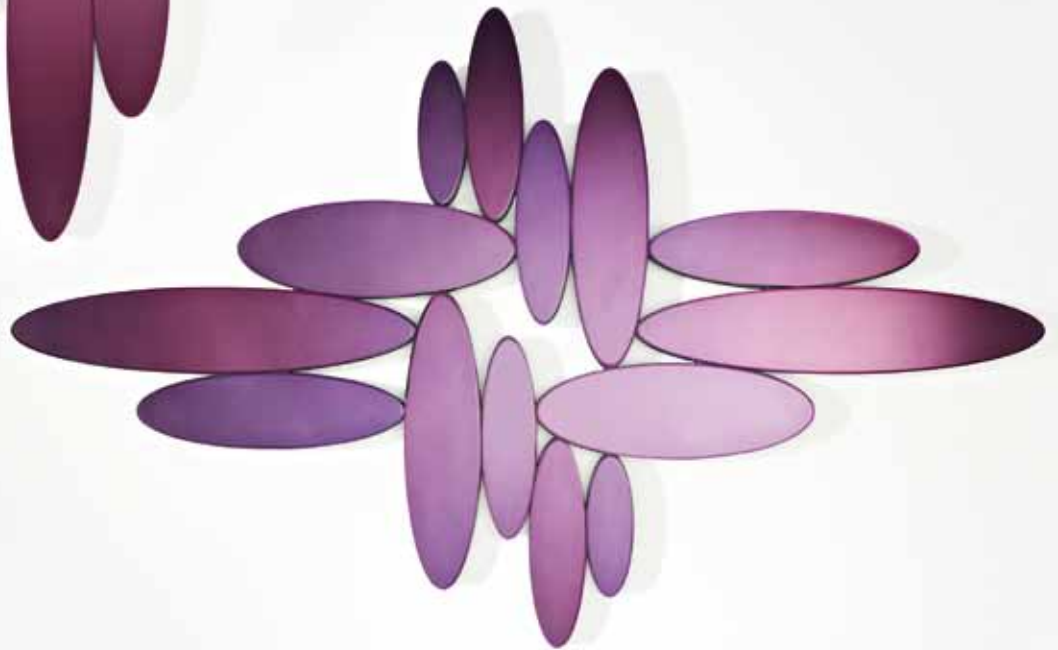

'OVALS MIRROR'
9039.BZB

n45

Ref.	Introdottutool		Kg
9039.BZB	99 x 160 cm 39 x 63 inch	☒☒☒	15

glass + MDF

'OVALS PURPLE'
9039.BTB

n43

Ref.	Description	Kg	Material
9039.BTB	99 x 160 cm 39 x 63 inch	15	glass + MDF