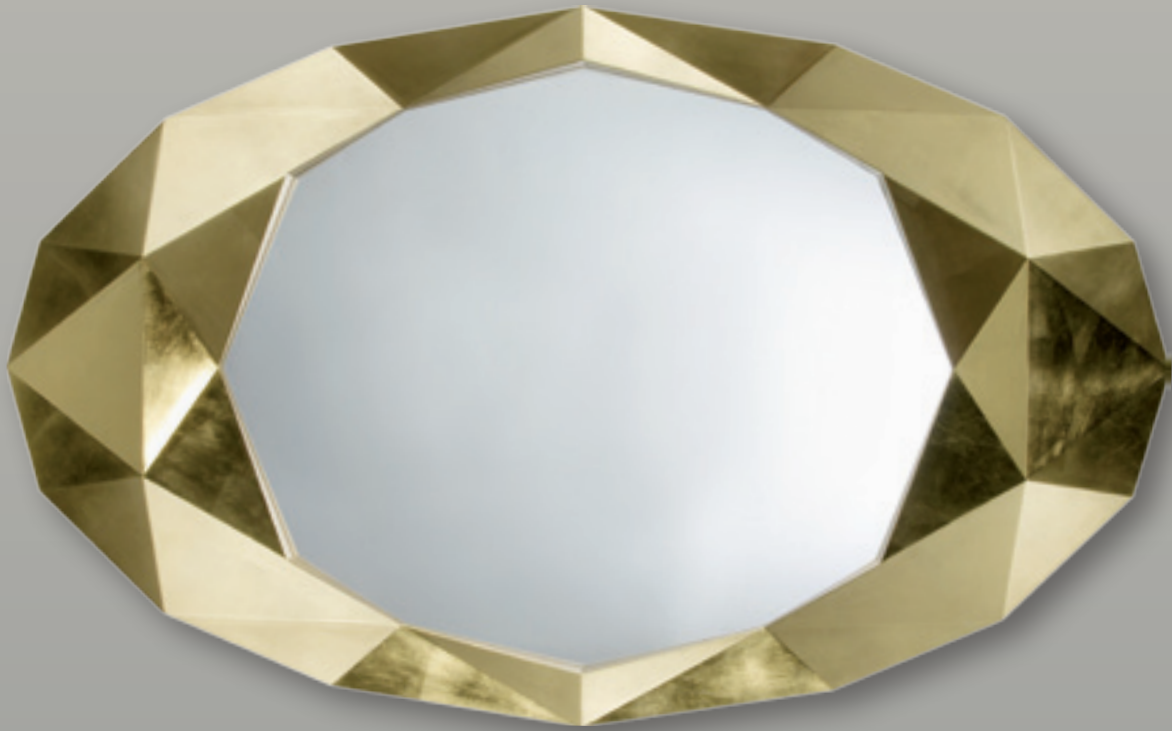

d99

'PRECIOUS SILVER'
2693.161

design: Annemie Vanzielegem

Ref.	Product Name	Icon	Kg
2693.161	152 x 93 cm 60 x 37 inch	A	16

H 90 mm / synth.

'PRECIOUS GOLD'
2693.111

d101

design: Annemie Vanzielegem

Ref.	Material	Icon	Kg
2693.111	152 x 93 cm 60 x 37 inch	+	A 16

H 90 mm / synth.