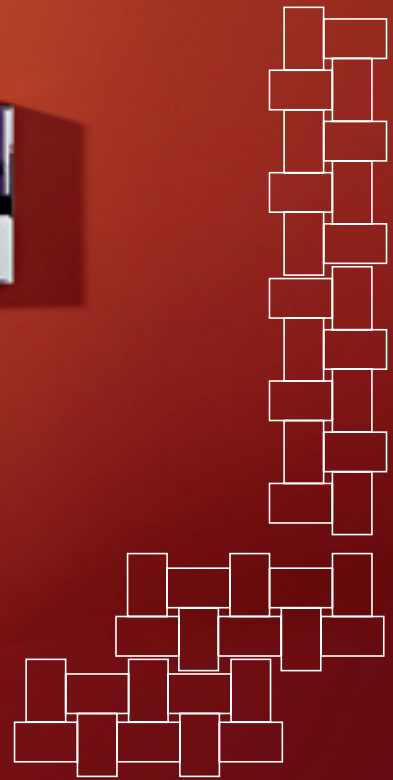

'CRISS CROSS'
9035.ASB

h31

MAKE YOUR PERSONAL COMPOSITION

design: Annemie Vanzielegem

| Ref. | Material | | Kg |
|----------|-----------------------------|--|----|
| 9035.ASB | 76 x 171 cm 30 x 68 inch | | 15 |

H 45 mm / glass + synth.

2597