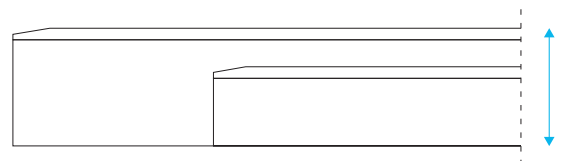

'CRISS CROSS'
9035.ASB

h31

MAKE YOUR PERSONAL COMPOSITION

design: Annemie Vanzielegem

| Ref. | Material | | Kg |
|----------|-----------------------------|--|----|
| 9035.ASB | 76 x 171 cm 30 x 68 inch | | 15 |

H 45 mm / glass + synth.

2597