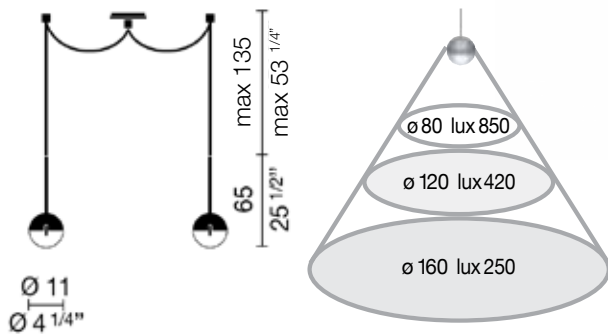

Convivio sopratavolo due

halogen energy saver

LED version also available.

Convivio is a lamp designed to be suspended above a dining table, though it is also available as a wall version. It comprises a small sphere (11 cm diameter), half lens and half metal with a chromed or satined nickel finish. It projects a circle of light that illuminates the plane up to a 160 cm diameter circle.

LUMINAIRE

materials	steel, aluminum, brass, optical glass
environment	interiors
mounting location	ceiling
emission	localised light
weight	2,6 kg
tension	230V
insulation class	2
IP classification	IP20
marks	CE