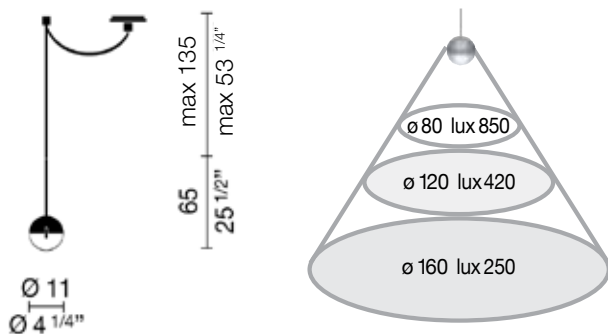

Convivio sopratavolo decentrata

halogen energy saver

LED version also available.

Convivio is a lamp designed to be suspended above a dining table, though it is also available as a wall version. It comprises a small sphere (11 cm diameter), half lens and half metal with a chromed or satined nickel finish. It projects a circle of light that illuminates the plane up to a 160 cm diameter circle.

LUMINAIRE

materials	steel, aluminum, brass, optical glass
environment	interiors
mounting location	ceiling
emission	localised light
weight	1,4 kg
tension	230V
insulation class	2
IP classification	IP20
marks	CE

LED LIGHT SOURCE

source	LED
number of LEDs	1
power	6W
life	50.000 h
luminous flux	420 lm
colour temperature	3.000 °K