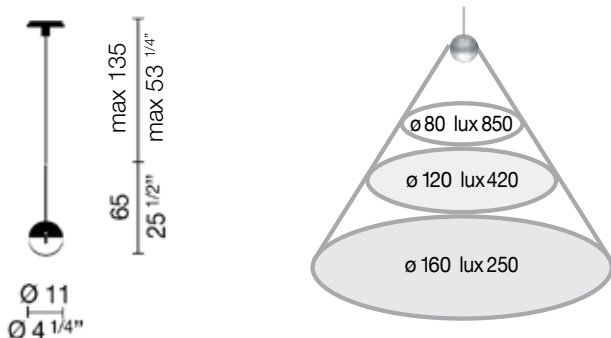

Convivio sopratavolo

halogen energy saver

LED version also available.

Convivio is a lamp designed to be suspended above a dining table, though it is also available as a wall version. It comprises a small sphere (11 cm diameter), half lens and half metal with a chromed or satined nickel finish. It projects a circle of light that illuminates the plane up to a 160 cm diameter circle.

LUMINAIRE

materials	steel, aluminum, brass, optical glass
environment	interiors
mounting location	ceiling
emission	localised light
weight	1,3 kg
tension	230V
insulation class	2
IP classification	IP20
marks	CE
design Luta Bettonica, Mario Melocchi, 2005	

LIGHT SOURCE LED

source	LED
number of LEDs	1
power	6W
life	50.000 h
luminous flux	420 lm
colour temperature	3.000 °K