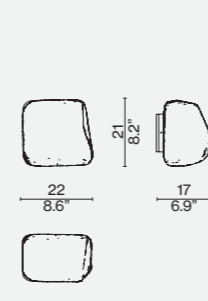

072 W2 01 W2 02