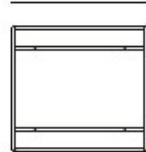

Three nesting tables with bent resistance welded chrome plated steel bar frames, table tops available in transparent float glass or come with gloss or matt polyester lacquered finish.

Gallery

Dimensions

43 16.9"

37 14.6"

31 12.2"

43 16.9"

46 18.1"

43 16.9"

43 16.9"

43 16.9"